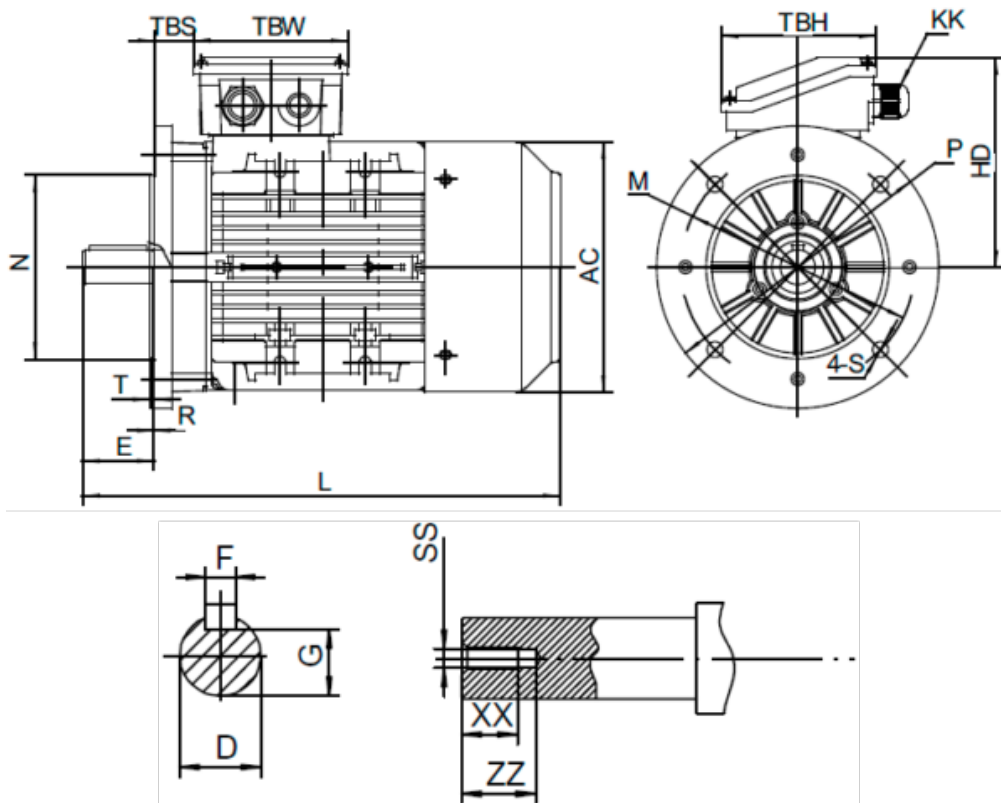

Data Sheet

Article number: 2518003006140140

Description: Kleedrive T3A 112M2-6 3.0kw 900 rpm UL/CSA
3x230/400V 50 HZ IP55 B5 Eff=84,3%

Measures

AA = 224	L = 397	TBH = 118
AC = Ø220	M = Ø215	TBS = 33
AD = 283	N = Ø180	TBW = 118
D = Ø28	P = Ø250	XX = 22
E = 60	R = 0	ZZ = 30
F = 8	S = Ø15	
G = 24	SS = M10	
HD = 171	T = 4	